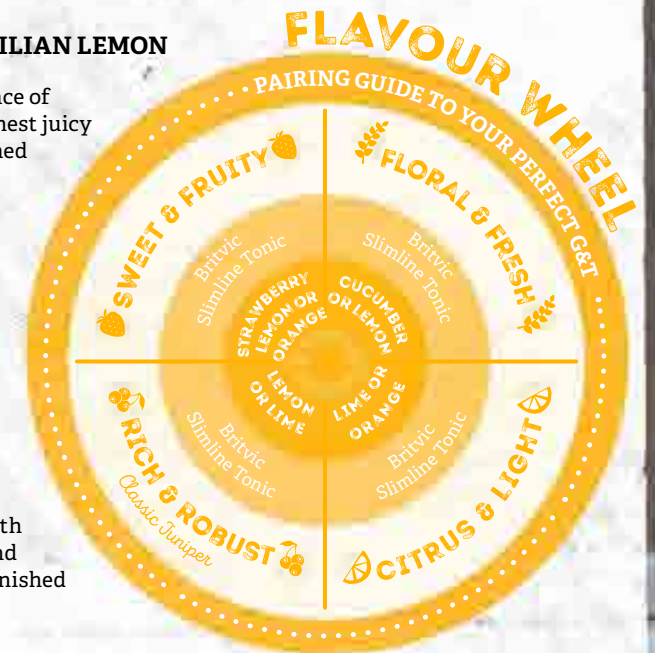

GREAT

NEW GORDON'S SICILIAN LEMON
CITRUS & LIGHT

A perfectly crafted balance of juniper notes with the finest juicy Sicilian Lemons. Garnished with lemon

NEW GORDON'S MEDITERRANEAN ORANGE
CITRUS & LIGHT

Fresh and zesty Mediterranean orange notes that perfectly complement juniper. Garnished with orange

GORDON'S PINK
SWEET & FRUITY

Refreshing and sweet with raspberry, strawberry and redcurrant flavours. Garnished with strawberries

GORDON'S RICH & ROBUST

A distinctively refreshing taste expertly made from a unique blend of botanicals. Garnished with lime